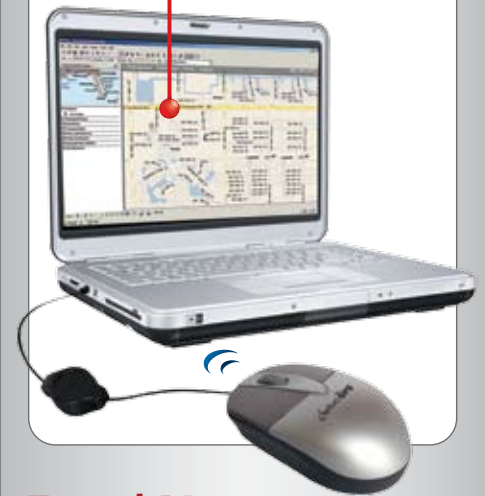

The First and Only

Deluo Mouse GPS™

Innovative hybrid design marries an optical laptop USB mouse with an integrated state-of-the-art GPS to bring unparalleled convenience as the ultimate travel companion and laptop accessory.

INVENTED IN USA

GPS
INSIDE

2 in 1

You are here!

Travel Mouse
+ GPS Receiver

Transforms your Laptop
into a GPS System

GPS RECEIVER

- NO MONTHLY FEES
- NO INTERNET REQUIRED
- FAST GPS ACQUISITION WITH 16 PARALLEL SATELLITE TRACKING CHANNELS

grip, with a state-of-the-art DeluoGPS. This multi-tasker takes one of the most needed Laptop accessories and adds one of the most useful functions available to any traveler to transform the Laptop into a full-featured GPS navigation system. Available with Microsoft® Streets & Trips, the best-selling mapping software, the Deluo MouseGPS™ will help you find your way through urban jungles and the World Wide Web alike.

This unique gadget guides you on the screen and on the road. Either way, Deluo MouseGPS™ gets you there!

Do More, Carry Less™