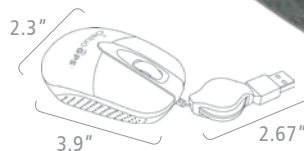

The First and Only

Deluo Mouse GPS™

Innovative hybrid design marries an optical laptop USB mouse with an integrated state-of-the-art GPS to bring unparalleled convenience as the ultimate travel companion and laptop accessory.

INVENTED IN USA

GPS
INSIDE

2 in 1

You are here!

Travel Mouse
+ GPS Receiver

Transforms your Laptop
into a GPS System

GPS RECEIVER

- NO MONTHLY FEES
- NO INTERNET REQUIRED
- FAST GPS ACQUISITION WITH 16 PARALLEL SATELLITE TRACKING CHANNELS

USB MOUSE

- RETRACTABLE USB CORD
- OPTICAL SCROLLING
- NO MOUSE PAD NECESSARY
- NO BATTERIES NEEDED

PRODUCT DESCRIPTION

Adding a USB mouse to your Laptop has long been a necessity of convenience; you wouldn't dream of traveling without one in your laptop bag. Now, from DeluoGPS, comes the next step in portability and convenience: a Deluo MouseGPS™ that takes the USB mouse to the next level. This innovative design integrates a high-quality optical mouse, with premium features such as a retractable USB cord and ergonomic

grip, with a state-of-the-art DeluoGPS. This multi-tasker takes one of the most needed Laptop accessories and adds one of the most useful functions available to any traveler to transform the Laptop into a full-featured GPS navigation system. Available with Microsoft® Streets & Trips, the best-selling mapping software, the Deluo MouseGPS™ will help you find your way through urban jungles and the World Wide Web alike.

Do More, Carry Less™;

the Deluo Mouse GPS™ literally puts the world at your fingertips!